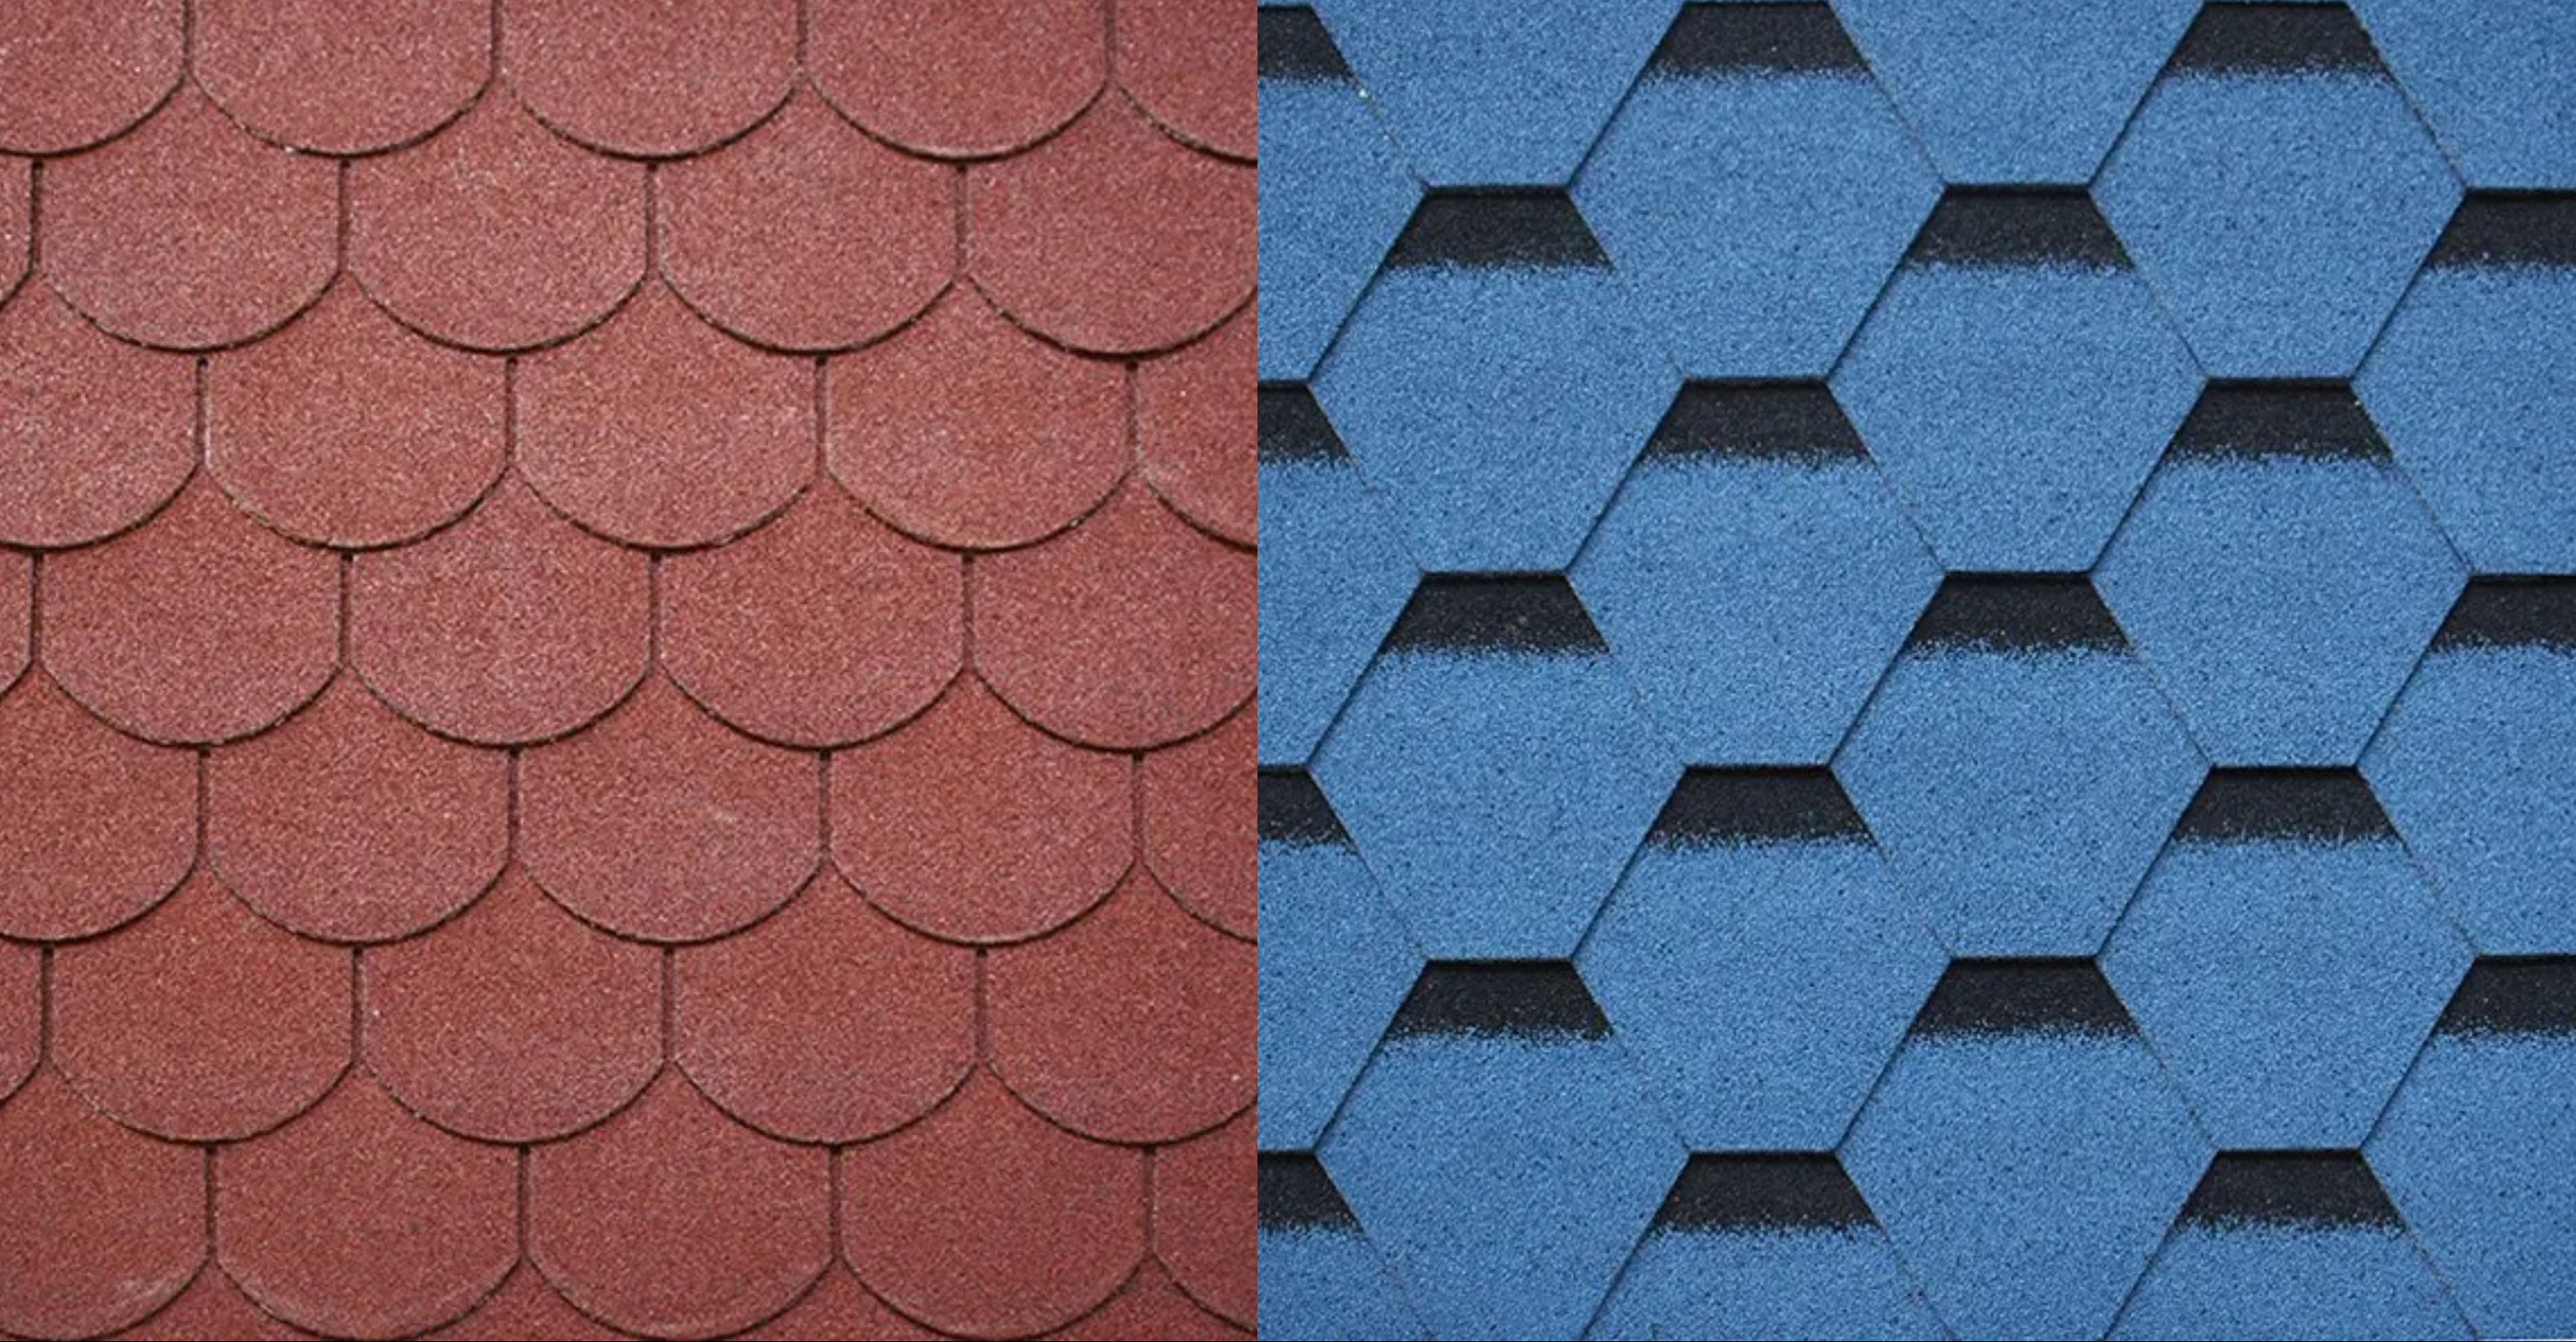

Skyline Shingles

Partnership/Sales:

Colin Chen +1-416-278-0049

Carrie Su +1-647-889-8846

Email: sophia.su@anchor4pl.com

Anchor4PL Inc.

www.anchor4pl.com

2 Robert Speck Parkway

Suite 750, Mississauga, ON

Canada L4Z 1H8