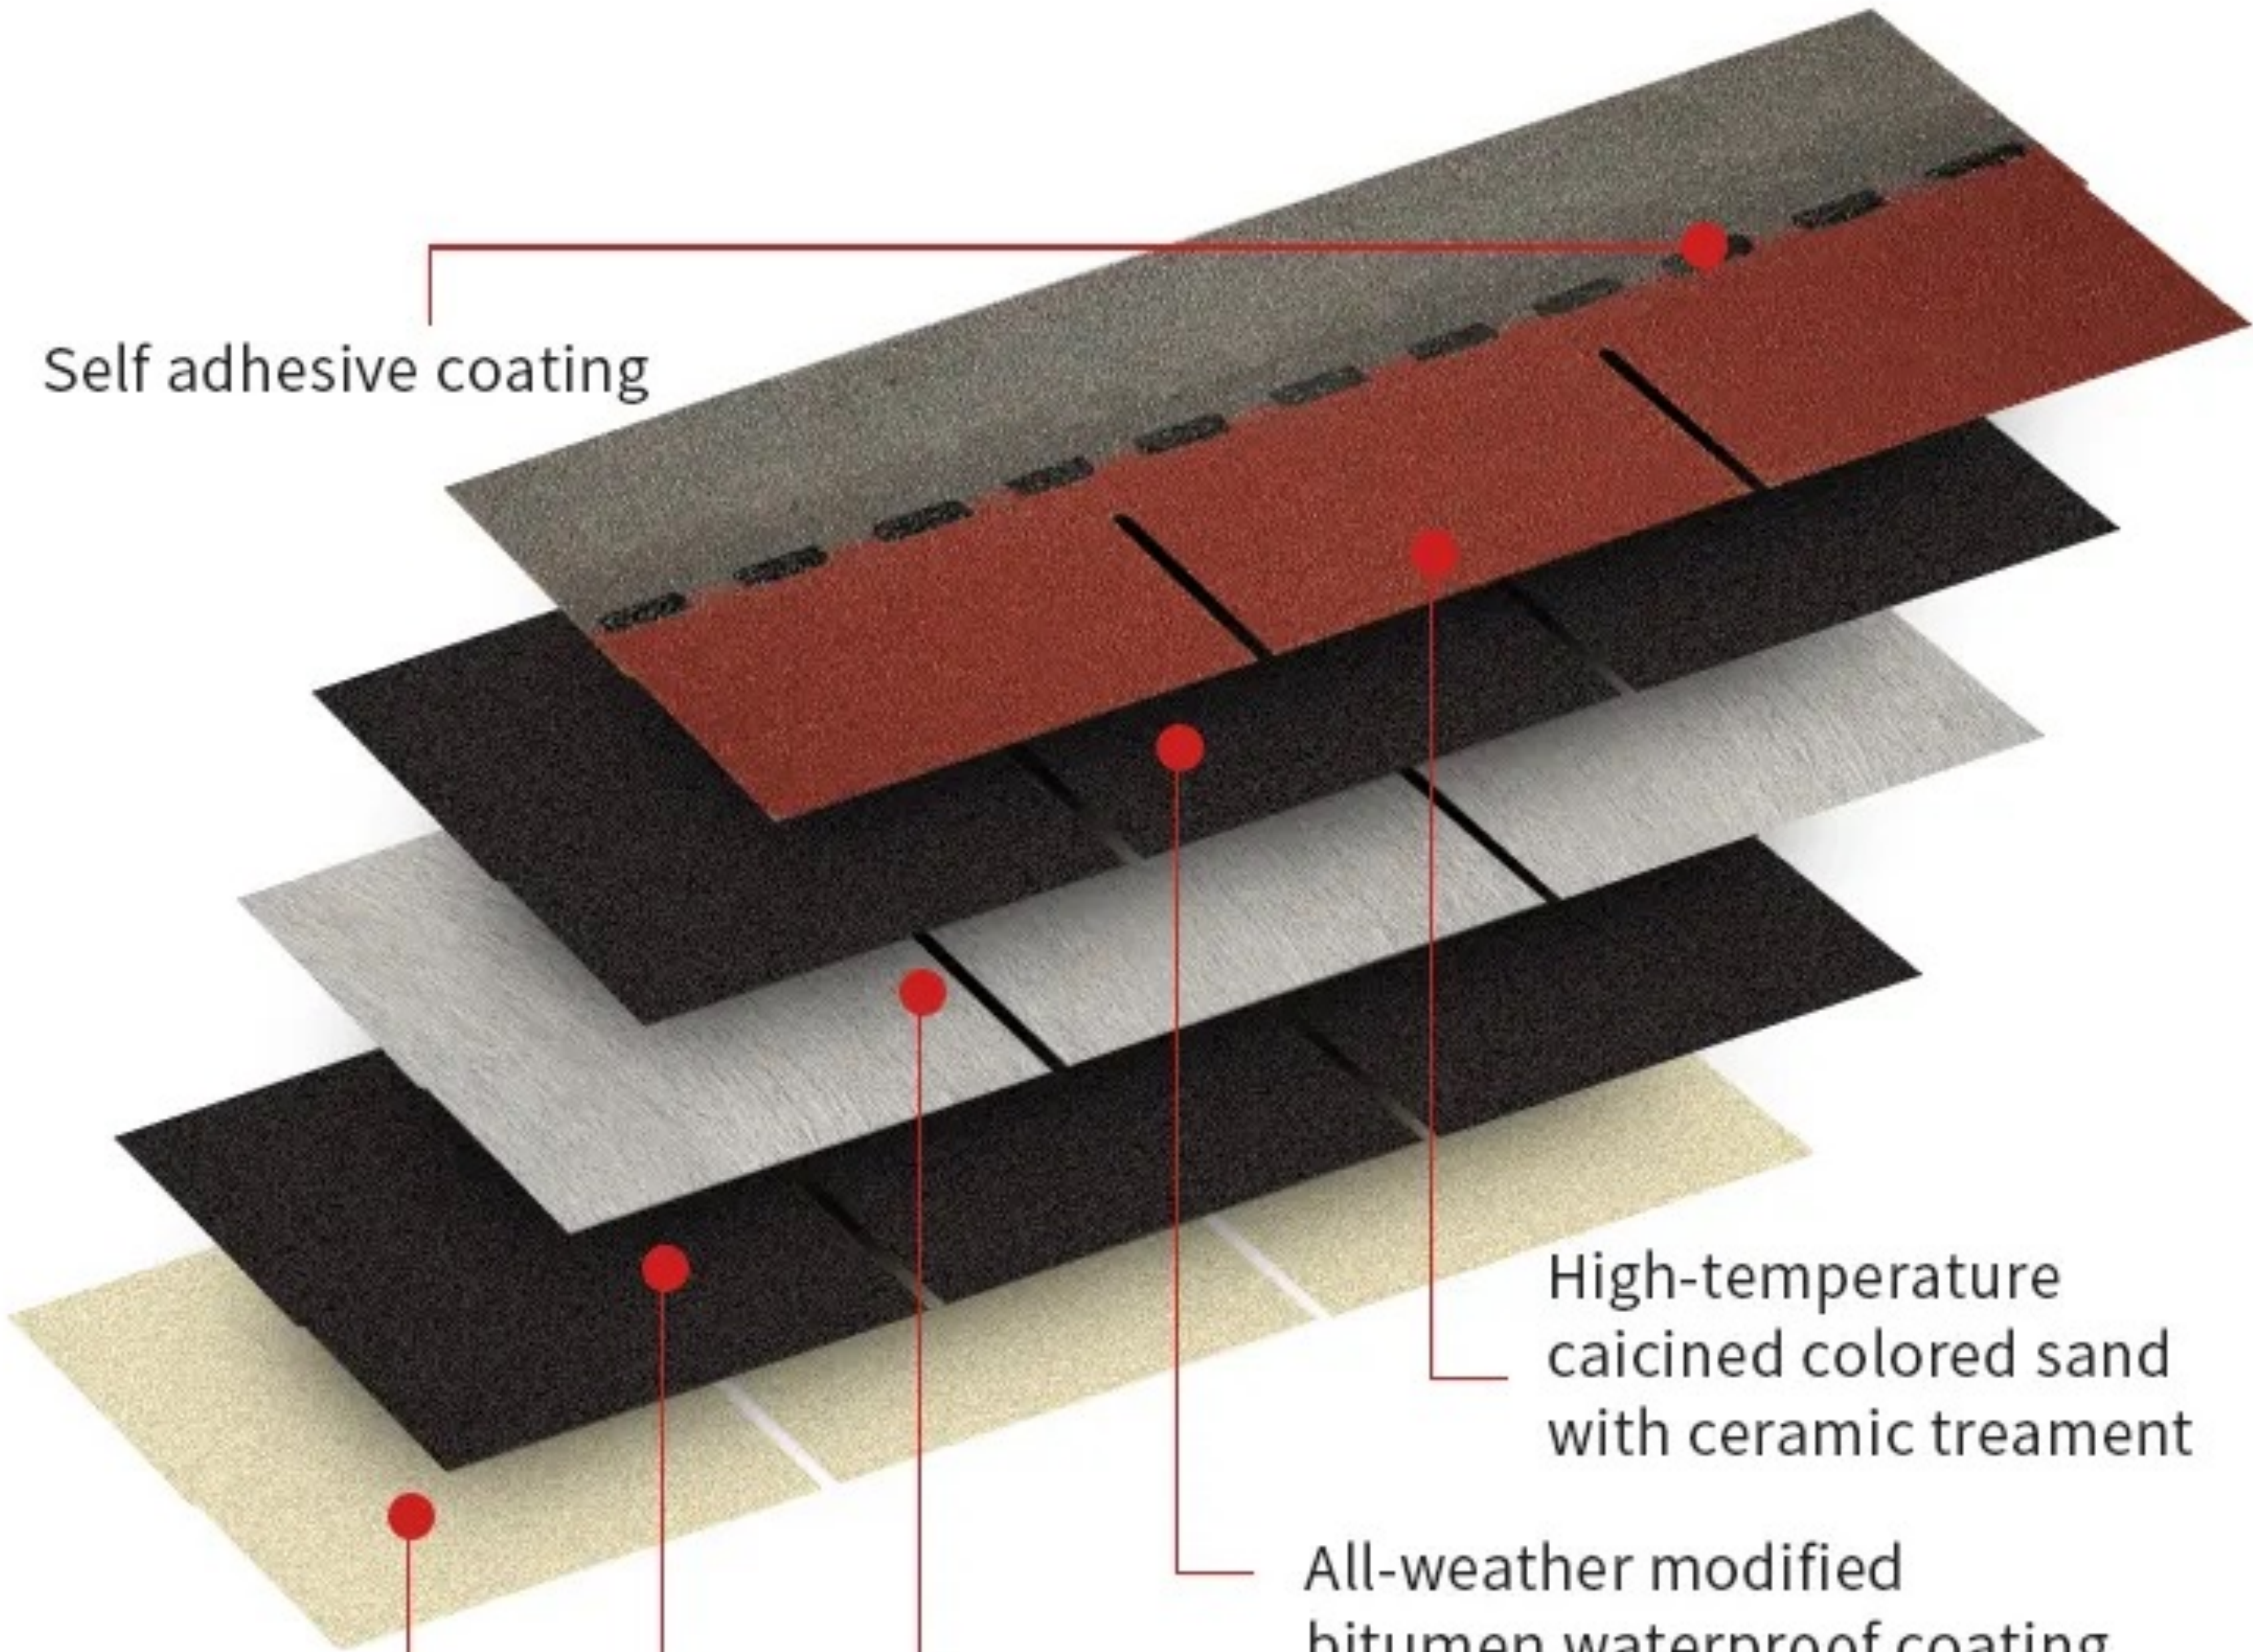

The exterior lines are clear and angular

Self adhesive coating

High-temperature caicined colored sand with ceramic treatment

All-weather modified bitumen waterproof coating

Glassfiber strands

All-weather modified bitumen waterproof coating

Silica Sand