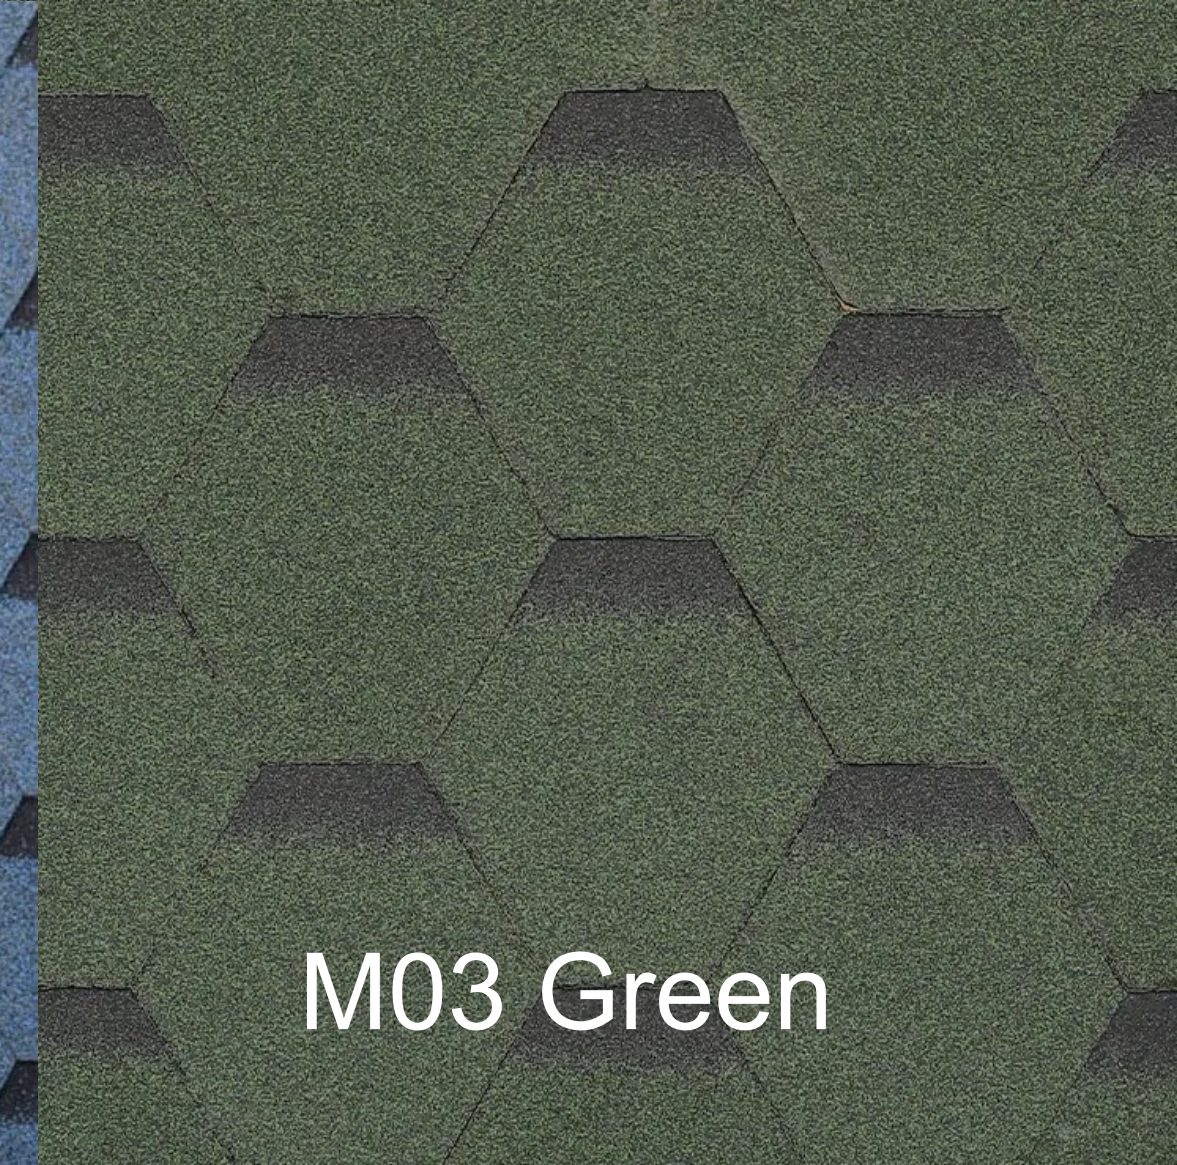

A close-up view of a roof shingle pattern in a deep mahogany red color. The shingles are arranged in a staggered, overlapping pattern.

L01 Mahogany

A close-up view of a roof shingle pattern in a bright, vibrant red color. The shingles are arranged in a staggered, overlapping pattern.

L04 Spanish Red

A close-up view of a roof shingle pattern in a light gray color. The shingles are arranged in a staggered, overlapping pattern.

L05 Gray

A close-up view of a roof shingle pattern in a dark, charcoal gray color, referred to as 'Tea'. The shingles are arranged in a staggered, overlapping pattern.

L10 Snow Fox

A close-up view of a roof shingle pattern in a forest green color, referred to as 'Jade'. The shingles are arranged in a staggered, overlapping pattern.

L11 Jade

Product color may slightly vary due to monitor
And printing settings

T01 Red

T02 Biscayne Blue

T03 Green

T04 Charcoal

T05 Gray

T06 Tea

M01 Mahogany

M02 Blue